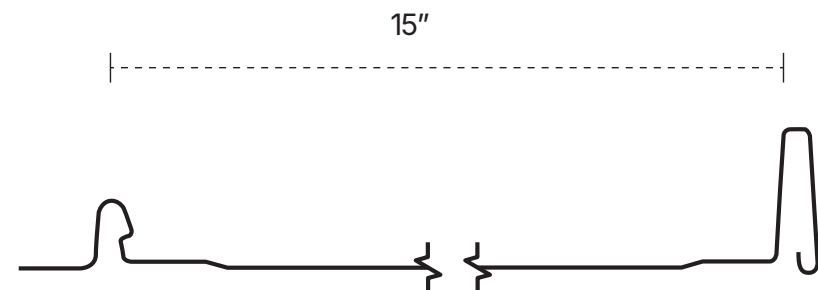

Standing Seam Panel FF150 (1 1/2" SnapLock)