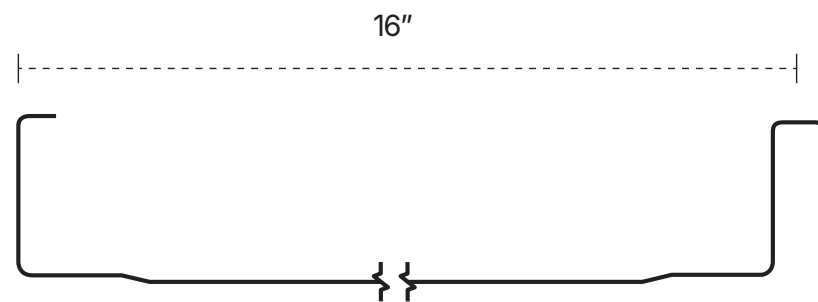

Standing Seam - Smooth

26 Gauge AZ50 Galvalume | 40-Year Warranty

Standing Seam - Textured

26 Gauge AZ50 Galvalume

★ Colors in stock (non-stock colors have 1-2 week lead time) | * Only available with Galvalume Panels

Bright White (WH)	Light Stone (LS)	Clay (CL)	Ash Gray (AG)	Charcoal (CH) ★
Bronze (BZ) ★	Barn Red (RD) ★	Burgundy (BU)	Brown (BN)	Evergreen (EG) ★
			Slate Blue (SB) ★	Black (BL) ★

NOTE: Some custom options are not mutually compatible and may require additional lead time.

★ Colors in stock (non-stock colors have 1-2 week lead time)

Bronze (TBZ) ★	Burgundy (TBU)	Colonial Red (TCR) ★	Charcoal (TCH) ★	Ash Gray (TAG)
Light Stone (TLS)	White (TWH)	Black (TBL) ★	Evergreen (TEG) ★	Gallery Blue (TGB)
Shadow Gray (TSG)	Clay (TCL)			

Please note that oil canning in the flat of the panel and where it is fastened is common and not a reason for rejection. Oil canning is less noticeable in textured colors.

Standing Seam Panel SS150 (1 1/2" Mechanical Lock)